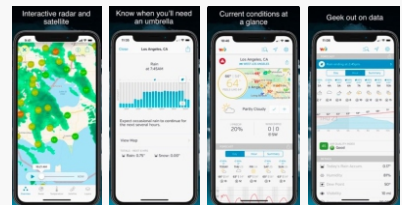

This series of full function weather stations feature a clear color display and a remote 5-in-1 (temperature, humidity, wind speed, wind direction, rain) or 7-in-1 (temperature, humidity, wind speed, wind direction, rain, UV, Light) integrated outdoor sensor.

We provide the Wifi connectivity option to let you monitor and upload your sensor data remotely by mobile phone, lap top or tablet.

www.wunderground.com