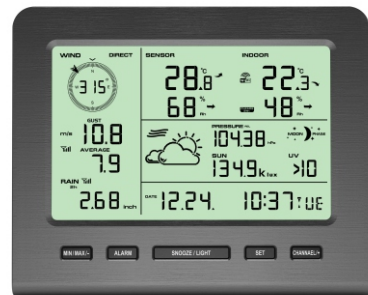

FT-036D

Color Display Professional Wifi Weather Station FT-0360 Series

Model	FT-0360	FT-0365	FT-0366	FT-0368	FT-036A	FT-036B	FT-036D
Picture							
Features							
In Temperature	✓	✓	✓	✓	✓	✓	✓
In Humidity	✓	✓	✓	✓	✓	✓	✓
Out Temperature	✓	✓	✓	✓	✓	✓	✓
Out Humidity	✓	✓	✓	✓	✓	✓	✓
Extra Temperature	Optional	Optional	Optional	Optional	Optional	Optional	✓
Extra Humidity	Optional	Optional	Optional	Optional	Optional	Optional	✓
Barometric Pressure	✓	✓	✓	✓	✓	✓	✓
Wind speed	✓	✓	✓	✓	✓	✓	✓
Wind direction	✓	✓	✓	✓	✓	✓	✓
Rain Gauge	✓	✓	✓	✓	✓	✓	✓
UV	✓	✓				✓	
Light	✓	✓				✓	
Moon Phase	✓	✓	✓	✓	✓	✓	
Wind Chill	✓	✓	✓	✓	✓	✓	
Dew Point	✓	✓	✓	✓	✓	✓	
Feels Like	✓	✓	✓	✓	✓	✓	
Min/Max Records	✓	✓	✓	✓	✓	✓	✓
Weather Forecast	✓	✓	✓	✓	✓	✓	✓
Hi/Low Alarm	✓	✓	✓	✓	✓	✓	✓
Clock and Alarm	✓	✓	✓	✓	✓	✓	✓
Calendar	✓	✓	✓	✓	✓	✓	✓
Solar Power	✓	✓	✓	✓	✓	✓	
PC Interface							
Wifi connectivity	Optional	Optional	Optional	Optional	Optional	Optional	Optional
CO ₂							
PM2.5 and PM10							
APP	Optional	Optional	Optional	Optional	Optional	Optional	Optional