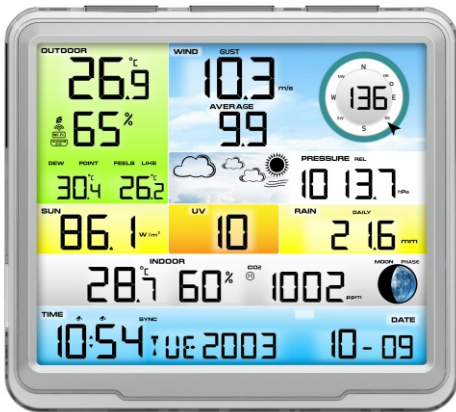

Color Display Professional Wifi Weather Station FT-0380 Series

FT-0380