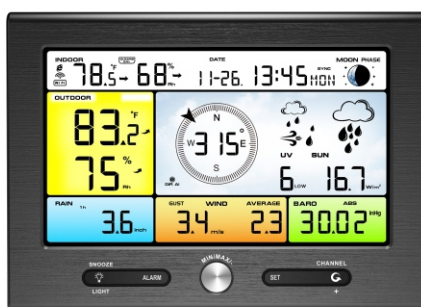

FT-037C

FT-037E

FT-037G

Color Display Professional Wifi Weather Station FT-0370 Series

Model	FT-0370	FT-0373	FT-0376	FT-0378	FT-037B	FT-037C	FT-037E	FT-037G
Picture								
Features								
In Temperature	✓	✓	✓	✓	✓	✓	✓	✓
In Humidity	✓	✓	✓	✓	✓	✓	✓	✓
Out Temperature	✓	✓	✓	✓	✓	✓	✓	✓
Out Humidity	✓	✓	✓	✓	✓	✓	✓	✓
Extra Temperature	Optional	Optional	Optional	Optional		Optional	Optional	
Extra Humidity	Optional	Optional	Optional	Optional		Optional	Optional	
Barometric Pressure	✓	✓	✓	✓	✓	✓	✓	✓
Wind speed	✓	✓	✓	✓	✓	✓	✓	✓
Wind direction	✓	✓	✓	✓	✓	✓	✓	✓
Rain Gauge	✓	✓	✓	✓	✓	✓	✓	✓
UV	✓	✓	✓	✓			✓	✓
Light	✓	✓	✓	✓			✓	✓
Moon Phase	✓	✓	✓	✓	✓	✓	✓	✓
Wind Chill	✓	✓	✓	✓	✓	✓	✓	✓
Dew Point	✓	✓	✓	✓	✓	✓	✓	✓
Feels Like	✓	✓	✓	✓	✓	✓	✓	✓
Min/Max Records	✓	✓	✓	✓	✓	✓	✓	✓
Weather Forecast	✓	✓	✓	✓	✓	✓	✓	✓
Hi/Low Alarm	✓	✓	✓	✓	✓	✓	✓	✓
Clock and Alarm	✓	✓	✓	✓	✓	✓	✓	✓
Calendar	✓	✓	✓	✓	✓	✓	✓	✓
Solar Power	✓	✓	✓	✓	✓	✓	✓	✓
PC Interface					Optional			
Wifi connectivity	Optional	Optional	Optional	Optional		Optional	Optional	Optional
CO ₂	✓			✓				
PM2.5 and PM10		✓		✓				
APP	Optional	Optional	Optional	Optional		Optional	Optional	Optional