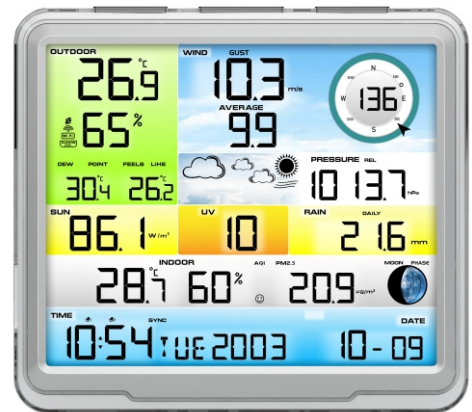

Dimensions(HXWXD)

Receiver: 215X158X22MM
 LCD Dimensions(LXW): 170X125MM

Color Display Professional Wifi Weather Station FT-0380 Series

FT-0380

FT-0383

FT-0386

FT-0388

FT0386N

WS0102

2.4G Wifi and LAN Gateway
(compatible with all our RF sensors)

Color Display Professional Wifi Weather Station FT-0380 Series

Model	FT-0380	FT-0383	FT-0386	FT-0388	FT-0386N
Picture					
Features					
In Temperature	✓	✓	✓	✓	✓
In Humidity	✓	✓	✓	✓	✓
Out Temperature	✓	✓	✓	✓	✓
Out Humidity	✓	✓	✓	✓	✓
Extra Temperature	Optional	Optional	Optional	Optional	Optional
Extra Humidity	Optional	Optional	Optional	Optional	Optional
Barometric Pressure	✓	✓	✓	✓	✓
Wind speed	✓	✓	✓	✓	✓
Wind direction	✓	✓	✓	✓	✓
Rain Gauge	✓	✓	✓	✓	✓
UV	✓	✓	✓	✓	✓
Light	✓	✓	✓	✓	✓
Moon Phase	✓	✓	✓	✓	✓
Wind Chill	✓	✓	✓	✓	✓
Dew Point	✓	✓	✓	✓	✓
Feels Like	✓	✓	✓	✓	✓
Min/Max Records	✓	✓	✓	✓	✓
Weather Forecast	✓	✓	✓	✓	✓
Hi/Low Alarm	✓	✓	✓	✓	✓
Clock and Alarm	✓	✓	✓	✓	✓
Calendar	✓	✓	✓	✓	✓
Solar Power	✓	✓	✓	✓	✓
PC Interface					
Wifi connectivity	Optional	Optional	Optional	Optional	Optional
CO ₂	✓			✓	
PM2.5 and PM10		✓		✓	
APP	Optional	Optional	Optional	Optional	Optional