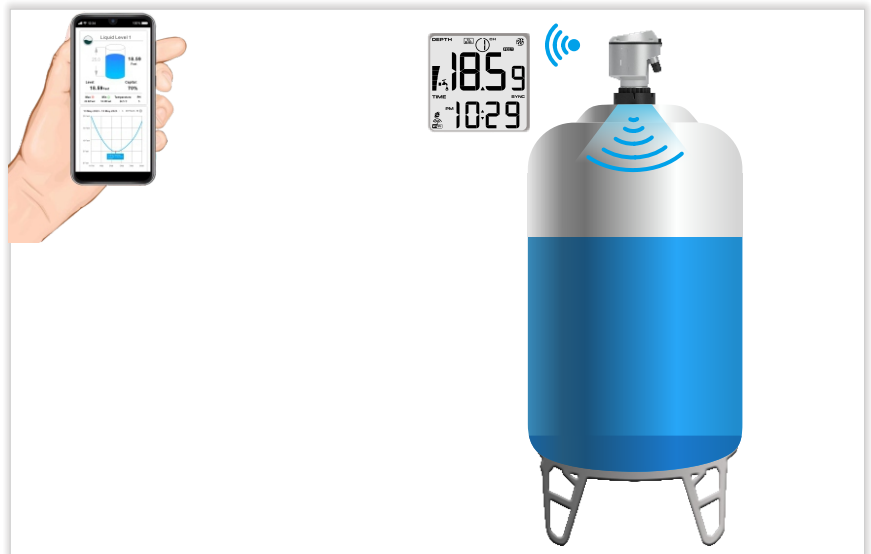

Color Display Tank Liquid Level Indicator (Wifi or non-Wifi)

FT-0024

FT-033T

Color Display Tank Liquid Level Indicator with Pump Controller (Only Wifi)

FT-0024

FT-033T

FT-0024S

Tank Liquid Level Indicator Wifi or Bluetooth Version

FT-033T

Bluetooth version supporting viewing data on smartphone.

Wifi version supporting data upload to cloud

Tank Liquid Level Indicator with Pump Controller

FT-033TC

FT-0024S

Built-in Wifi supports data upload to cloud and control through smart phone