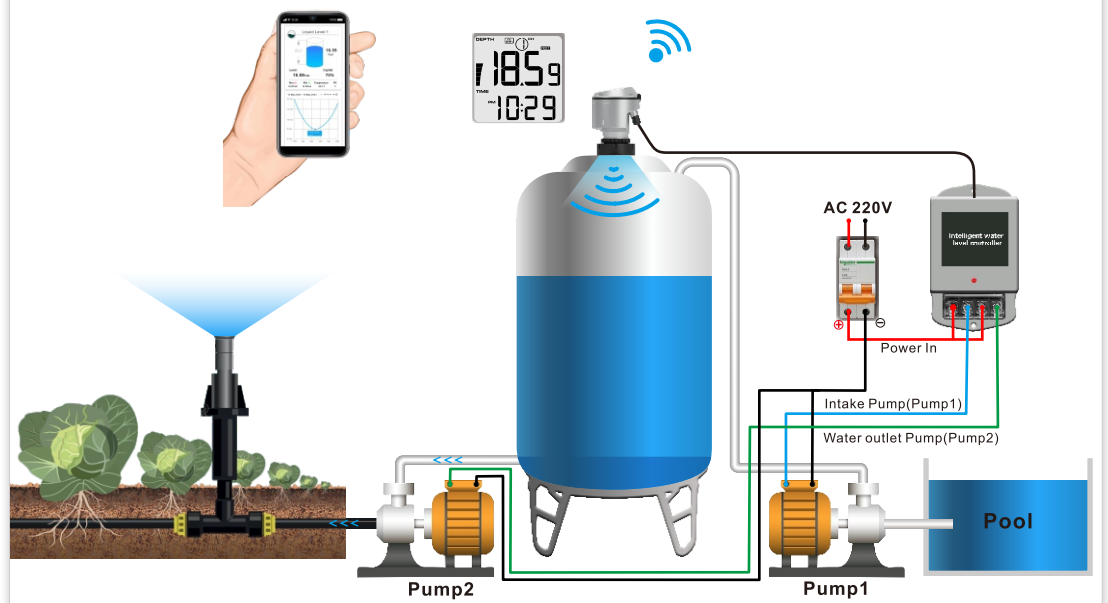

Color Display Tank Liquid Level Indicator (Wifi or non-Wifi)

FT-0024

FT-033T

Color Display Tank Liquid Level Indicator with Pump Controller (Only Wifi)

FT-0024

FT-033T

FT-0024S

Tank Liquid Level Indicator Wifi or Bluetooth Version

FT-033T

Bluetooth version supporting viewing data on smartphone.

Wifi version supporting data upload to cloud

Tank Liquid Level Indicator with Pump Controller

FT-033TC

FT-0024S

Built-in Wifi supports data upload to cloud and control through smart phone

Tank Liquid Level Indicator FT-0024 and FT-033T Series

Model	FT-0024	FT-0024C	FT-033T	FT-033TC	FT-0024S
Picture					
Features					
In Temperature	✓	✓			
Tank Temperature	✓	✓	✓	✓	
Tank Level	✓	✓	✓	✓	
Extra Level	Optional	Optional	Optional	Optional	
Extra Leak	Optional	Optional	Optional	Optional	
Pump controller		✓		✓	✓
Rain Gauge	Optional	Optional	Optional	Optional	
PH value	Optional	Optional	Optional	Optional	
Min/Max Records	✓	✓			
Tank liquid empty	✓	✓			
Hi/Low Alarm	✓	✓			
Clock and Alarm	✓	✓	✓	✓	
Calendar	✓	✓	✓	✓	
Solar Power			✓	✓	
Uart Interface		✓		✓	✓
Wifi connectivity	Optional	Optional	Optional	Optional	
APP	Optional	Optional	Optional	Optional	
Bluetooth			Optional		