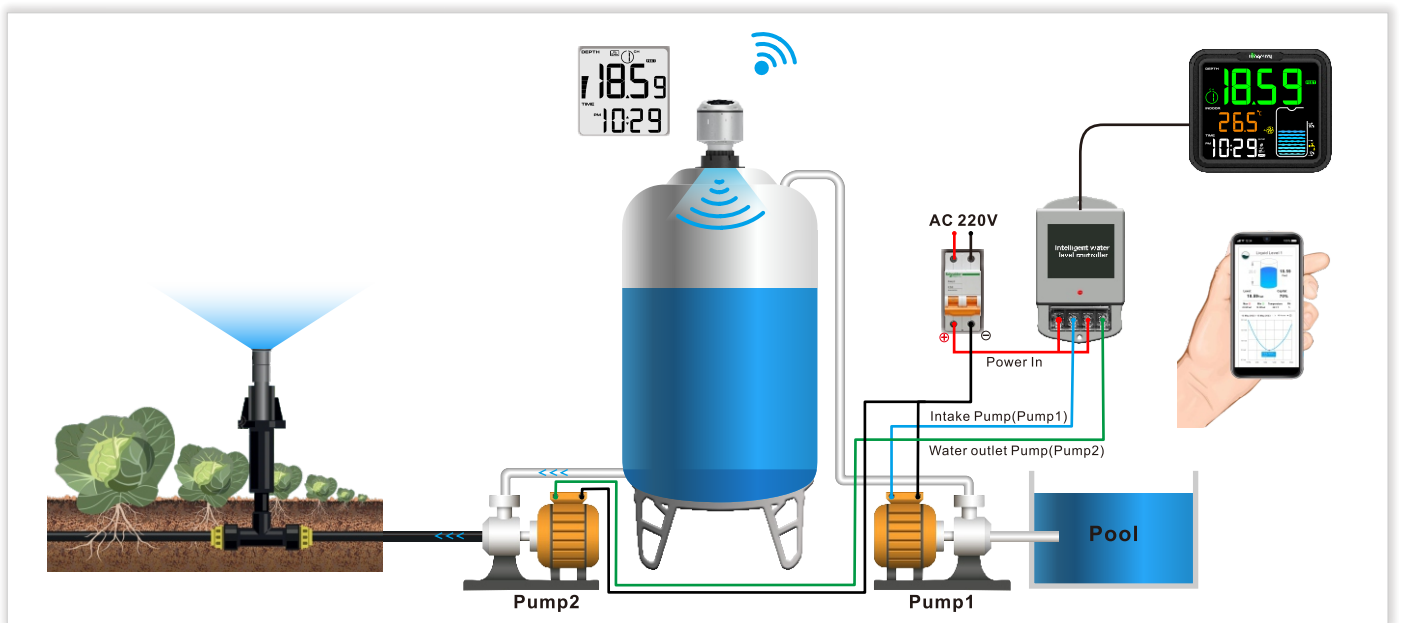

Color Display Tank Liquid Level Indicator (Wifi or non-Wifi)

FT-0024

FT-033T

Color Display Tank Liquid Level Indicator with Pump Controller (Only Wifi)

FT-0024

FT-033T

FT-0024S

Tank Liquid Level Indicator Wifi or Bluetooth Version

FT-033T

Bluetooth version supporting viewing data on smartphone.

Wifi version supporting data upload to cloud

Tank Liquid Level Indicator with Pump Controller

FT-033TC

FT-0024S

Built-in Wifi supports data upload to cloud and control through smart phone

Tank Liquid Level Indicator FT-0024 and FT-033T Series

Model	FT-0024	FT-0024C	FT-033T	FT-033TC	FT-0024S
Picture					
Features					
In Temperature	✓	✓			
Tank Temperature	✓	✓	✓	✓	
Tank Level	✓	✓	✓	✓	
Extra Level	Optional	Optional	Optional	Optional	
Extra Leak	Optional	Optional	Optional	Optional	
Pump controller		✓		✓	✓
Rain Gauge	Optional	Optional	Optional	Optional	
PH value	Optional	Optional	Optional	Optional	
Min/Max Records	✓	✓			
Tank liquid empty	✓	✓			
Hi/Low Alarm	✓	✓			
Clock and Alarm	✓	✓	✓	✓	
Calendar	✓	✓	✓	✓	
Solar Power			✓	✓	
Uart Interface		✓		✓	✓
Wifi connectivity	Optional	Optional	Optional	Optional	
APP	Optional	Optional	Optional	Optional	
Bluetooth			Optional		