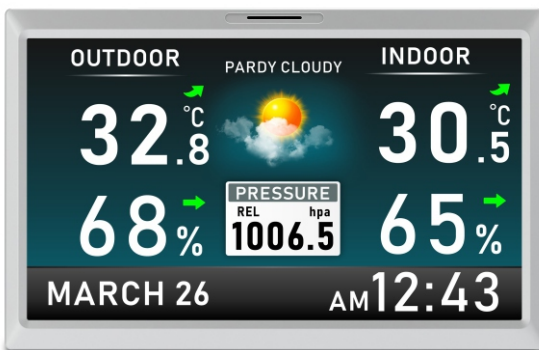

10 inch Jumbo TFT Display Clock and Weather Station FT-1000 Series

FT-1000

Clock with Calendar

FT-1002

Clock with Calendar Weather Station

FT-1004

Clock with Calendar In/outdoor Thermo-hygromete

FT-1006