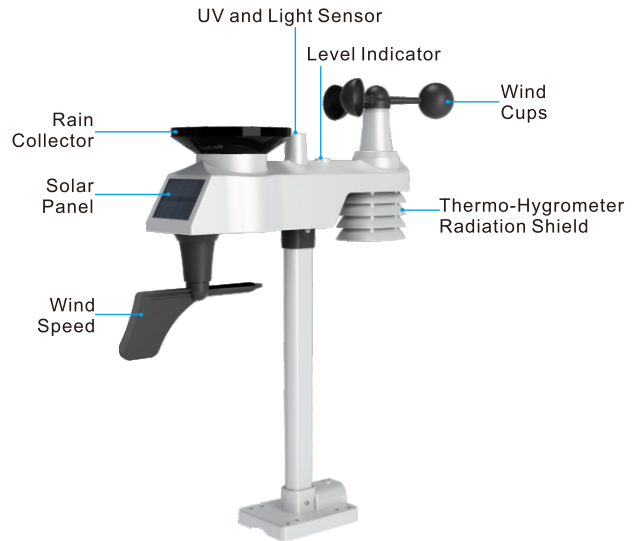

FT-0419A

Wireless Thermometer with Three Zones (with backlight)

FT-0424

Wireless Thermometer with Two Zones

Full Function Weather Stations with Color Display

FT-0300(WIFI optional)

FT-0832(WIFI optional)

FT-0835(WIFI optional)

Integrated Outdoor Sensor

This series of full function weather stations feature a clear color display and a remote 5-in-1 (temperature, humidity, wind speed, wind direction, rain) or 7-in-1 (temperature, humidity, wind speed, wind direction, rain, UV, Light) integrated outdoor sensor.