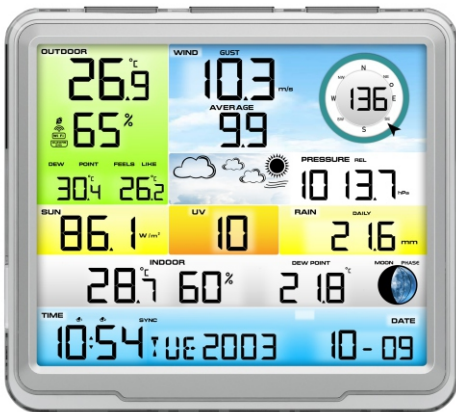

Dimensions(HXWXD)

Receiver: 215X158X22MM
 LCD Dimensions(LXW): 170X125MM

Color Display Professional Wifi Weather Station FT-0380 Series

FT-0380

FT-0383

FT-0386

FT-0388

FT0386N

WS0102

2.4G Wifi and LAN Gateway
(compatible with all our RF sensors)

Color Display Professional Wifi Weather Station FT-0380 Series

Model	FT-0380	FT-0383	FT-0386	FT-0388	FT-0386N
Picture					
Features					
In Temperature	✓	✓	✓	✓	✓
In Humidity	✓	✓	✓	✓	✓
Out Temperature	✓	✓	✓	✓	✓
Out Humidity	✓	✓	✓	✓	✓
Extra Temperature	Optional	Optional	Optional	Optional	Optional
Extra Humidity	Optional	Optional	Optional	Optional	Optional
Barometric Pressure	✓	✓	✓	✓	✓
Wind speed	✓	✓	✓	✓	✓
Wind direction	✓	✓	✓	✓	✓
Rain Gauge	✓	✓	✓	✓	✓
UV	✓	✓	✓	✓	✓
Light	✓	✓	✓	✓	✓
Moon Phase	✓	✓	✓	✓	✓
Wind Chill	✓	✓	✓	✓	✓
Dew Point	✓	✓	✓	✓	✓
Feels Like	✓	✓	✓	✓	✓
Min/Max Records	✓	✓	✓	✓	✓
Weather Forecast	✓	✓	✓	✓	✓
Hi/Low Alarm	✓	✓	✓	✓	✓
Clock and Alarm	✓	✓	✓	✓	✓
Calendar	✓	✓	✓	✓	✓
Solar Power	✓	✓	✓	✓	✓
PC Interface					
Wifi connectivity	Optional	Optional	Optional	Optional	Optional
CO ₂	✓			✓	
PM2.5 and PM10		✓		✓	
APP	Optional	Optional	Optional	Optional	Optional