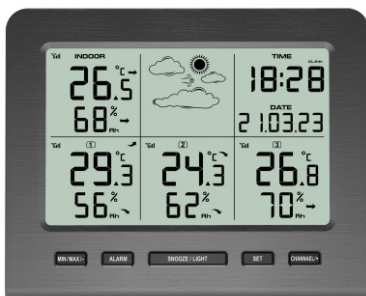

Receiver: 142X120X22MM
 LCD Dimensions(LXW): 112X94MM

Color Display Professional Wifi Weather Station FT-0360 Series

FT-0360

FT-0365

FT-0366

FT-0368

FT-036A

FT-036B

FT-036D

Color Display Professional Wifi Weather Station FT-0360 Series

Model	FT-0360	FT-0365	FT-0366	FT-0368	FT-036A	FT-036B	FT-036D
Picture							
Features							
In Temperature	✓	✓	✓	✓	✓	✓	✓
In Humidity	✓	✓	✓	✓	✓	✓	✓
Out Temperature	✓	✓	✓	✓	✓	✓	✓
Out Humidity	✓	✓	✓	✓	✓	✓	✓
Extra Temperature	Optional	Optional	Optional	Optional	Optional	Optional	✓
Extra Humidity	Optional	Optional	Optional	Optional	Optional	Optional	✓
Barometric Pressure	✓	✓	✓	✓	✓	✓	✓
Wind speed	✓	✓	✓	✓	✓	✓	✓
Wind direction	✓	✓	✓	✓	✓	✓	✓
Rain Gauge	✓	✓	✓	✓	✓	✓	✓
UV	✓	✓				✓	
Light	✓	✓				✓	
Moon Phase	✓	✓	✓	✓	✓	✓	
Wind Chill	✓	✓	✓	✓	✓	✓	
Dew Point	✓	✓	✓	✓	✓	✓	
Feels Like	✓	✓	✓	✓	✓	✓	
Min/Max Records	✓	✓	✓	✓	✓	✓	✓
Weather Forecast	✓	✓	✓	✓	✓	✓	✓
Hi/Low Alarm	✓	✓	✓	✓	✓	✓	✓
Clock and Alarm	✓	✓	✓	✓	✓	✓	✓
Calendar	✓	✓	✓	✓	✓	✓	✓
Solar Power	✓	✓	✓	✓	✓	✓	
PC Interface							
Wifi connectivity	Optional	Optional	Optional	Optional	Optional	Optional	Optional
CO ₂							
PM2.5 and PM10							
APP	Optional	Optional	Optional	Optional	Optional	Optional	Optional