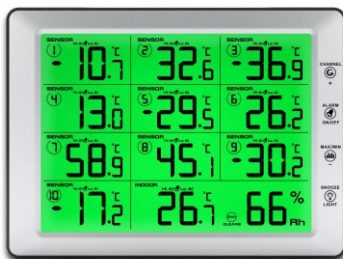

FT-0710/FT-0716 Jumbo Display Thermometer Station with Alarm

- Indoor temperature and humidity
- Remote temperature for 10 locations expandable to 16 (FT-0716)
- Temperature hi/low alarm
- Dip switches in sensor to set up channel 1-16