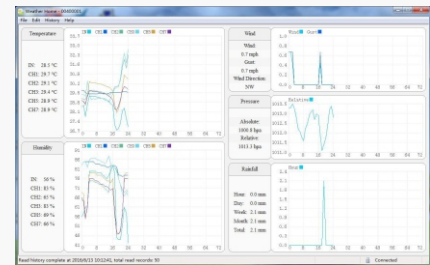

This series of full function weather stations feature a clear color display and remote individual T/H, anemometer and rain sensors.