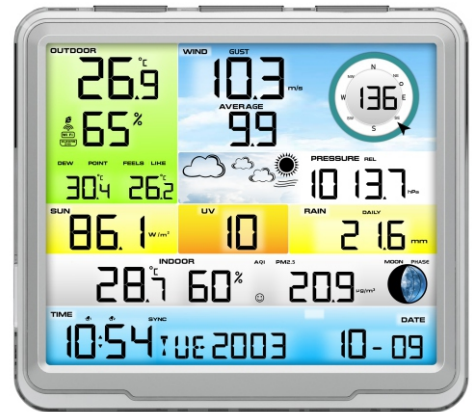

Dimensions(HXWXD)

Receiver: 215X158X22MM
 LCD Dimensions(LXW): 170X125MM

Color Display Professional Wifi Weather Station FT-0380 Series

FT-0380

FT-0383

FT-0386

FT-0388

FT0386N

WS0102

2.4G Wifi and LAN Gateway
(compatible with all our RF sensors)

Color Display Professional Wifi Weather Station FT-0380 Series

Model	FT-0380	FT-0383	FT-0386	FT-0388	FT-0386N
Picture					
Features					
In Temperature	✓	✓	✓	✓	✓
In Humidity	✓	✓	✓	✓	✓
Out Temperature	✓	✓	✓	✓	✓
Out Humidity	✓	✓	✓	✓	✓
Extra Temperature	Optional	Optional	Optional	Optional	Optional
Extra Humidity	Optional	Optional	Optional	Optional	Optional
Barometric Pressure	✓	✓	✓	✓	✓
Wind speed	✓	✓	✓	✓	✓
Wind direction	✓	✓	✓	✓	✓
Rain Gauge	✓	✓	✓	✓	✓
UV	✓	✓	✓	✓	✓
Light	✓	✓	✓	✓	✓
Moon Phase	✓	✓	✓	✓	✓
Wind Chill	✓	✓	✓	✓	✓
Dew Point	✓	✓	✓	✓	✓
Feels Like	✓	✓	✓	✓	✓
Min/Max Records	✓	✓	✓	✓	✓
Weather Forecast	✓	✓	✓	✓	✓
Hi/Low Alarm	✓	✓	✓	✓	✓
Clock and Alarm	✓	✓	✓	✓	✓
Calendar	✓	✓	✓	✓	✓
Solar Power	✓	✓	✓	✓	✓
PC Interface					
Wifi connectivity	Optional	Optional	Optional	Optional	Optional
CO ₂	✓			✓	
PM2.5 and PM10		✓		✓	
APP	Optional	Optional	Optional	Optional	Optional