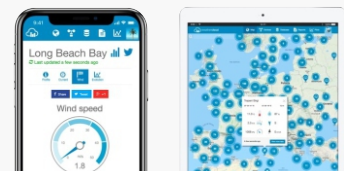

www.weathercloud.net